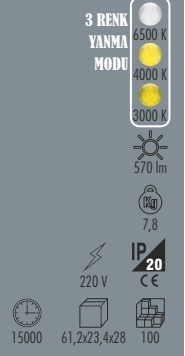

# LED ARMATÜR VE YILDIZ SPOT

**KN-05133 LED ARMATÜR**

3 RENK

8 W

**KN-05134 LED ARMATÜR**

3 RENK

8 W

**KN-05135 SPOT**