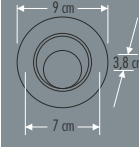

7 W

**KN-05139 SPOT**

7 W

**KN-05140 SPOT**

8 W

**KN-05141 SPOT BEYAZ**

POWER LED

1,5 W