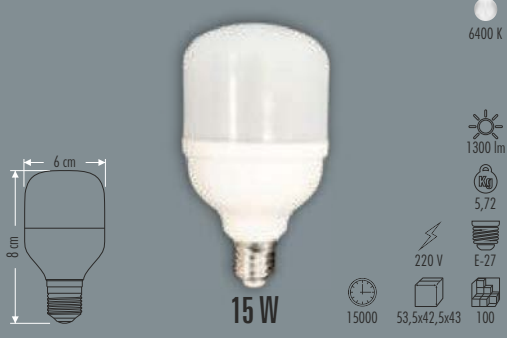

TORCH, ŞARJLI VE FLORESAN LED AMPUL

KN-05201