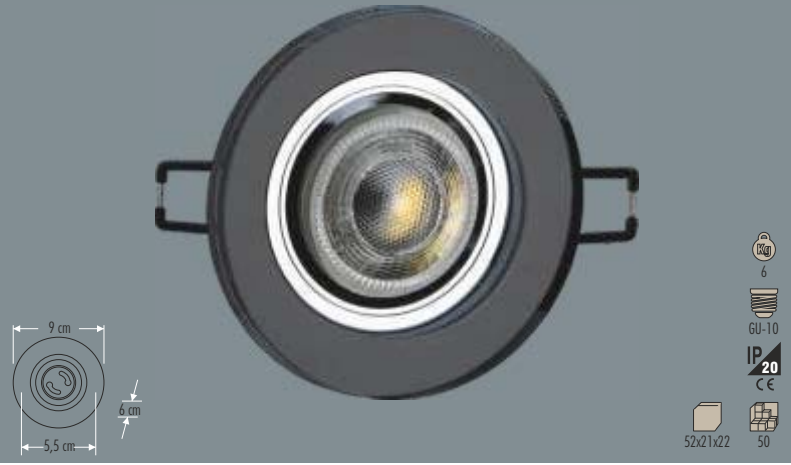

DEKORATİF CAM SPOT

KN-05118 CAM SPOT