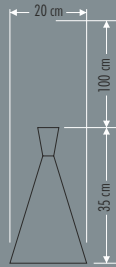

MODERN DECORATIVE PENDANT LIGHTS AND ZAPPERS

KN-05526

2 x 10 W

65,2x36x29

8

2 x 20 W

66x44x34

6