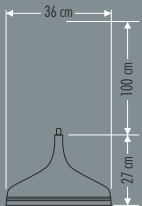

MODERN DECORATIVE PENDANT LIGHTS AND ZAPPERS

KN-05525

2 x 10 W

65,2x36x29

8

2 x 20 W

66x44x34

6