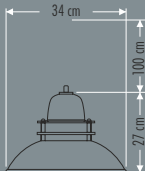

MODERN DECORATIVE PENDANT LIGHTS AND ZAPPERS

KN-05528

2 x 10 W

65,2x36x29

8

2 x 20 W

66x44x34

6