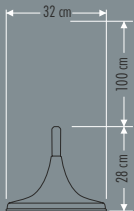

MODERN DECORATIVE PENDANT LIGHTS AND ZAPPERS

KN-05524

2 x 10 W

65,2x36x29

8

2 x 20 W

66x44x34

6