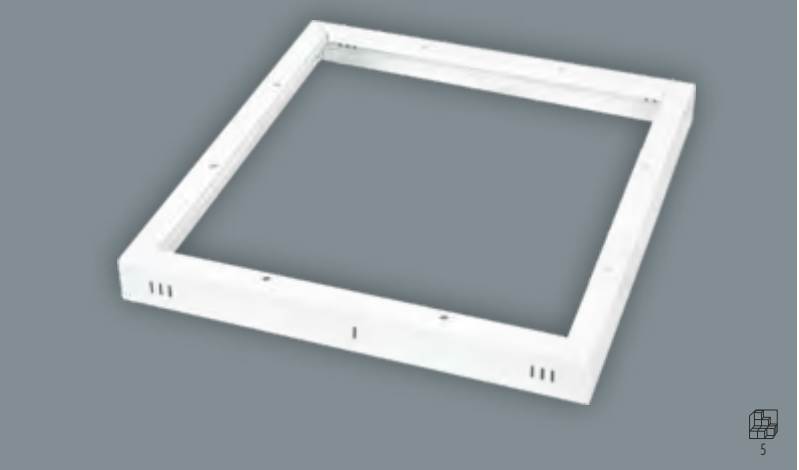

KN-05003 60 x 60 FRAME