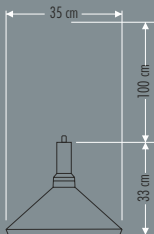

MODERN DECORATIVE PENDANT LIGHTS AND ZAPPERS

KN-05522

2 x 10 W

65,2x36x29

8

2 x 20 W

66x44x34

6