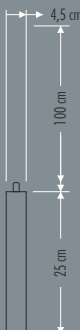

KN-05530 PLATIN