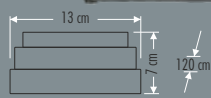

T5, TUBE LIGHT FIXTURES AND HIGH BAY LIGHTS

KN-05423 T5 TUBE LIGHT FIXTURE EXTENDABLE EDGE

5 W

10 W

15 W

20 W

60 W

NEW

100 W

120 W

KN-05430 HIGH BAY LIGHT

120 W