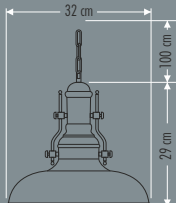

MODERN DECORATIVE PENDANT LIGHTS AND ZAPPERS

KN-05527

2 x 10 W

65,2x36x29

8

2 x 20 W

66x44x34

6