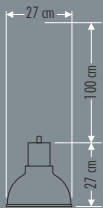

MODERN DECORATIVE PENDANT LIGHTS AND ZAPPERS

KN-05521