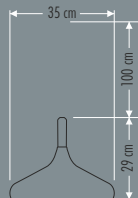

MODERN DECORATIVE PENDANT LIGHTS AND ZAPPERS

KN-05523

2 x 10 W

65,2x36x29

8

2 x 20 W

66x44x34

6