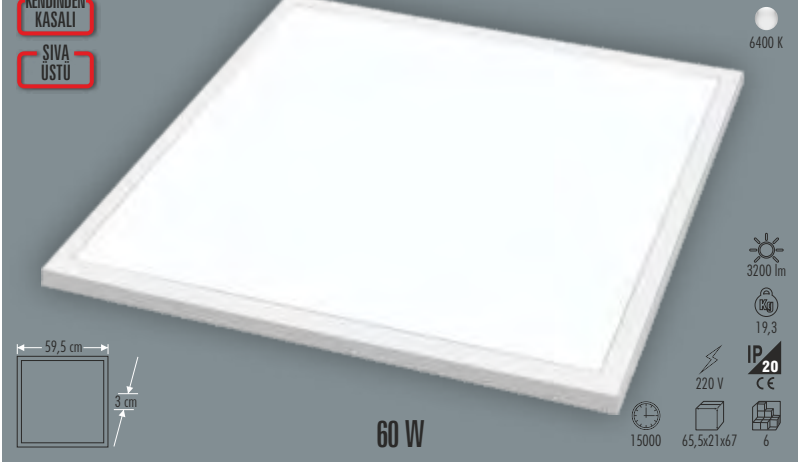

2,3 cm

20 W

LED FLAT PANEL LIGHTS

KN-42363 60 x 60 FLAT PANEL LIGHT

KN-42483 60 x 60 FLAT PANEL LIGHT

KN-46483 60 x 60 FLAT PANEL LIGHT

KN-40243 30 x 30 CLIP-IN PANEL

KN-41243 30 x 60 FLAT PANEL LIGHT